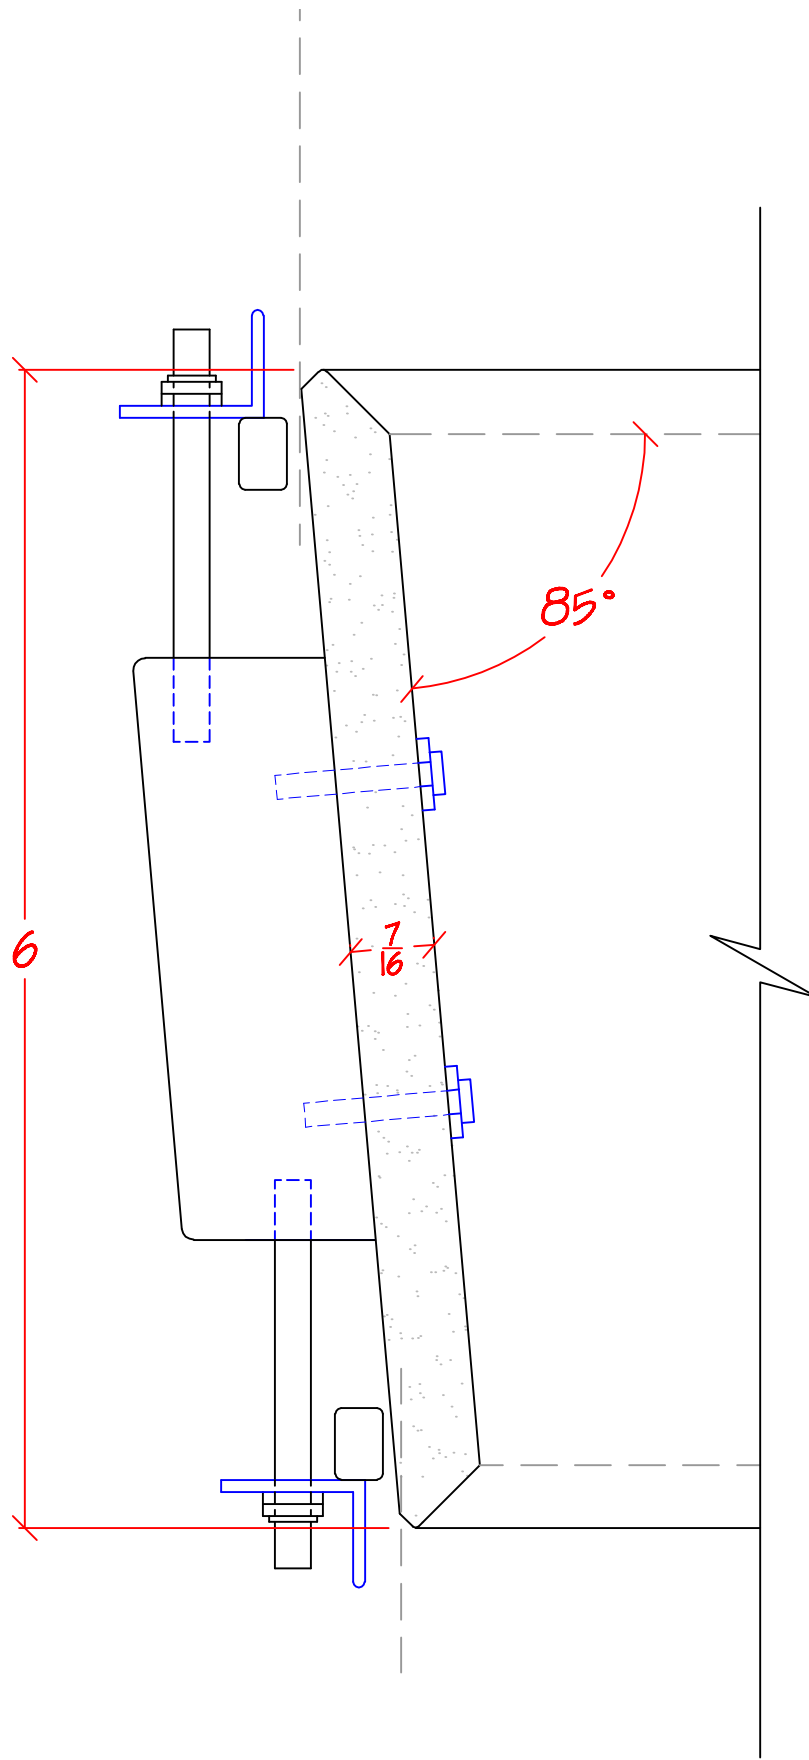

Stave Cross Section

Scale: 1:1

Castle Drum Companu